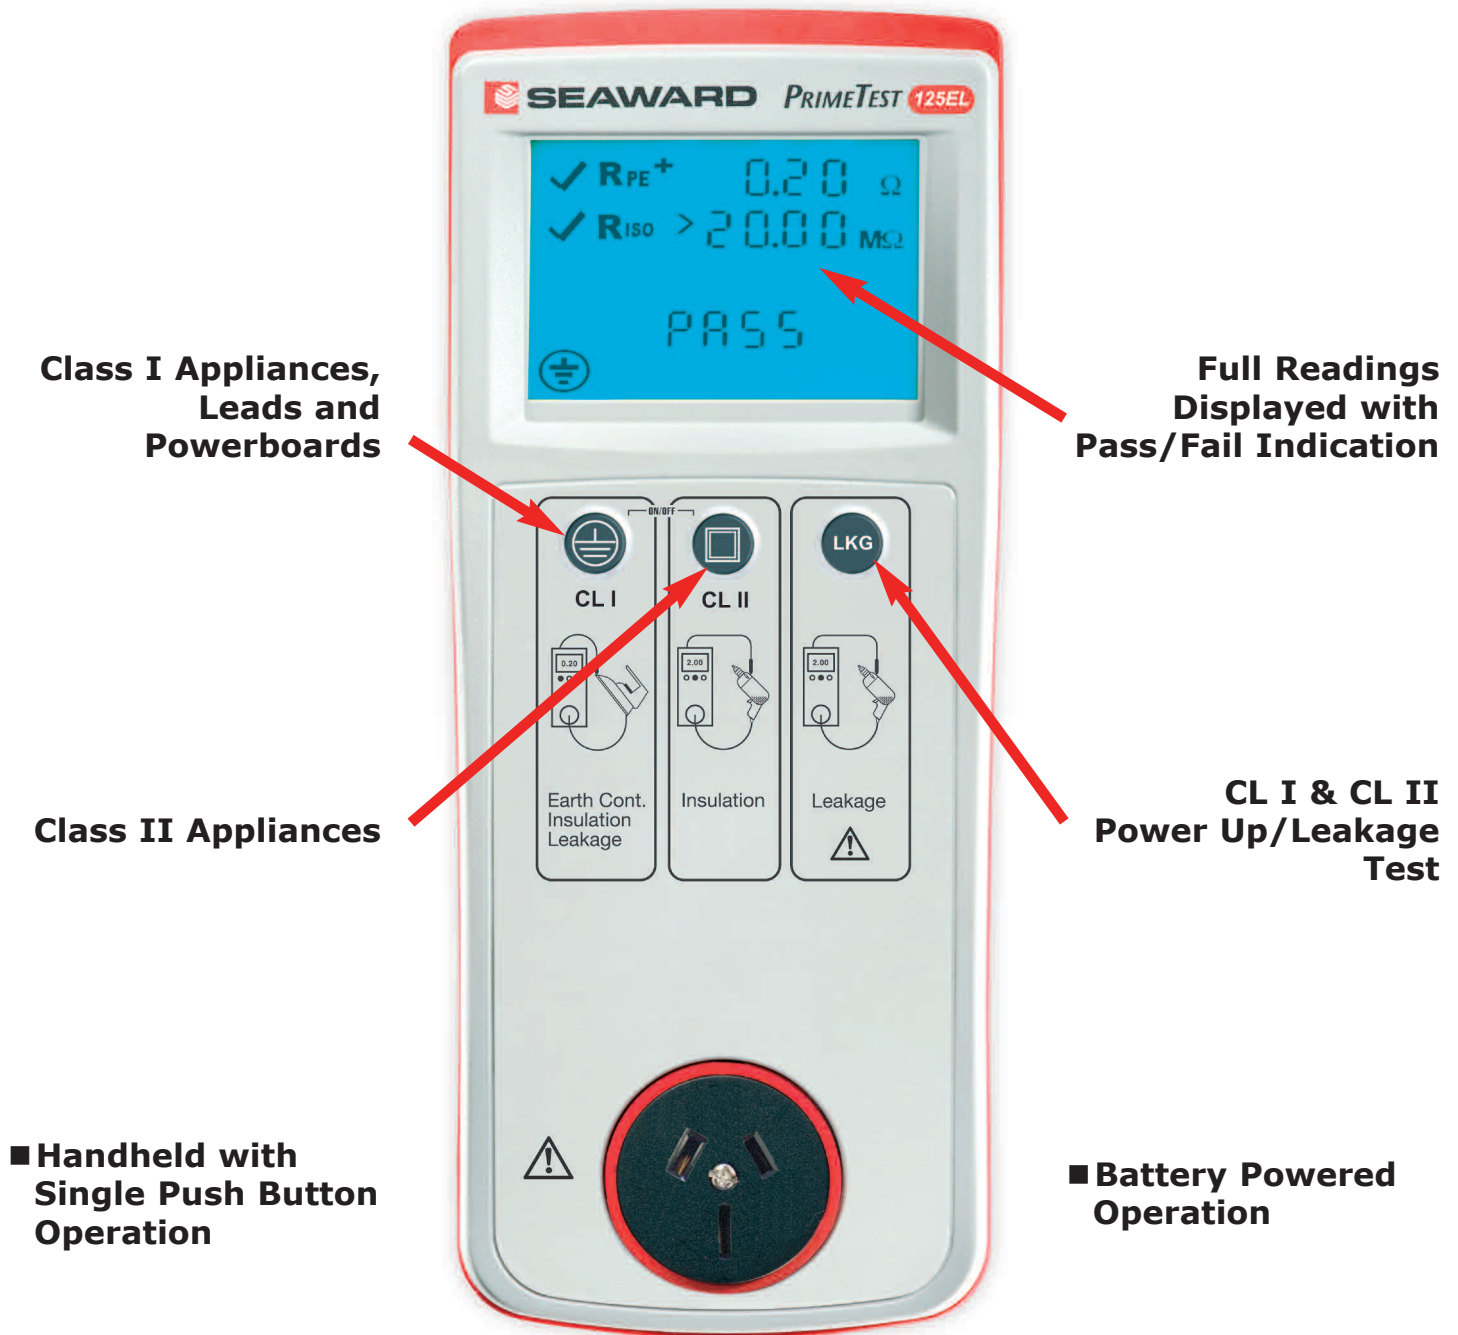

PrimeTest 125 EL

Australia's Lowest Cost Appliance Tester with Power Up/Leakage Testing

Ordering Information:

Part No	Description	Trade Ex GST	Trade Inc GST
PrimeTest 125 EL	Appliance Tester with Power Up/Leakage	\$749.00	\$823.90

Seaward PrimeTest 125 EL: Lowest Cost Appliance Tester with Leakage Test

The Seaward PrimeTest 125 EL is Australia's lowest cost appliance tester with power up/leakage current test. Simply select one of 3 push buttons, for Class I test, Class II test and Leakage. The unit is battery powered giving users complete portability.

Lead tests check for Live and Neutral open circuit, short circuit or reversed polarity.

Seaward	Features
	PrimeTest 125 EL
Display	Bright LCD
Indication	Pass/Fail, Measurement Value
Operation	3 Push Button
Enclosure	Hand-held, IP Rating IP40
Leads	Earth Bond & IEC
Carry Case	Deluxe Padded
Dimensions(LxWxH)	265 x 110 x 55mm
Weight	0.8kg
Overvoltage Category	CAT II 300V
Electrical Safety	IEC61010-1:2001, IEC61326:2005

Seaward	Tests Performed
	PrimeTest 125 EL
Lead Polarity	Yes
Earth Continuity	200mA, 1ohm
Insulation Resistance	500V DC, 1Mohm
Class I Leakage Current	5mA
Class II Leakage Current	1mA
MOV Devices Class I Leakage Current	5mA
MOV Devices Class II Leakage Current	1mA